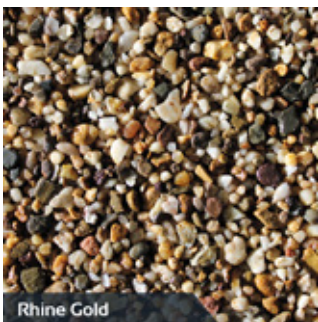

Colour Chart

See below our colour chart showing different aggregate options. If you have any particular requirements that do not match our options below please get in touch.

Natural Aggregate can differ slightly per batch, so colours may not be exactly as shown here.

Aspen

Burnt Frost

Dalmatian

Dalmatian

Fools Gold

Fools Gold

Brittany Bronze

Brittany Bronze

Rhine Gold

Rhine Gold

Granola

Granola

Green

Green

Iced Coffee

Iced Coffee

Rosso Bronze

Rosso Gold

Seashell

Silver Blue

Sahara Pink

Staffordshire Pink

Twilight

White Flint